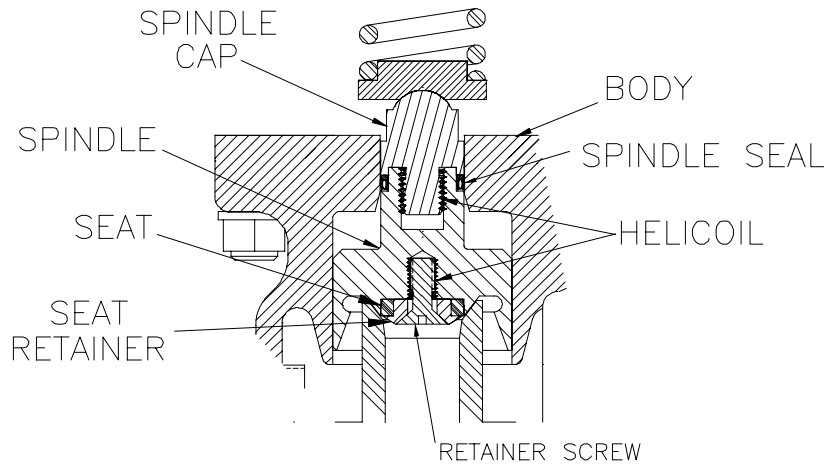

LIFT LEVER ASSEMBLY

F88-8 SEAT/RETAINER DETAIL

F88 ASSEMBLY

'LARGE' BODY SHOWN (50-720 psig)
 ONE-PIECE BONNET ON 'X-LARGE' BODY (721-4292 psig)