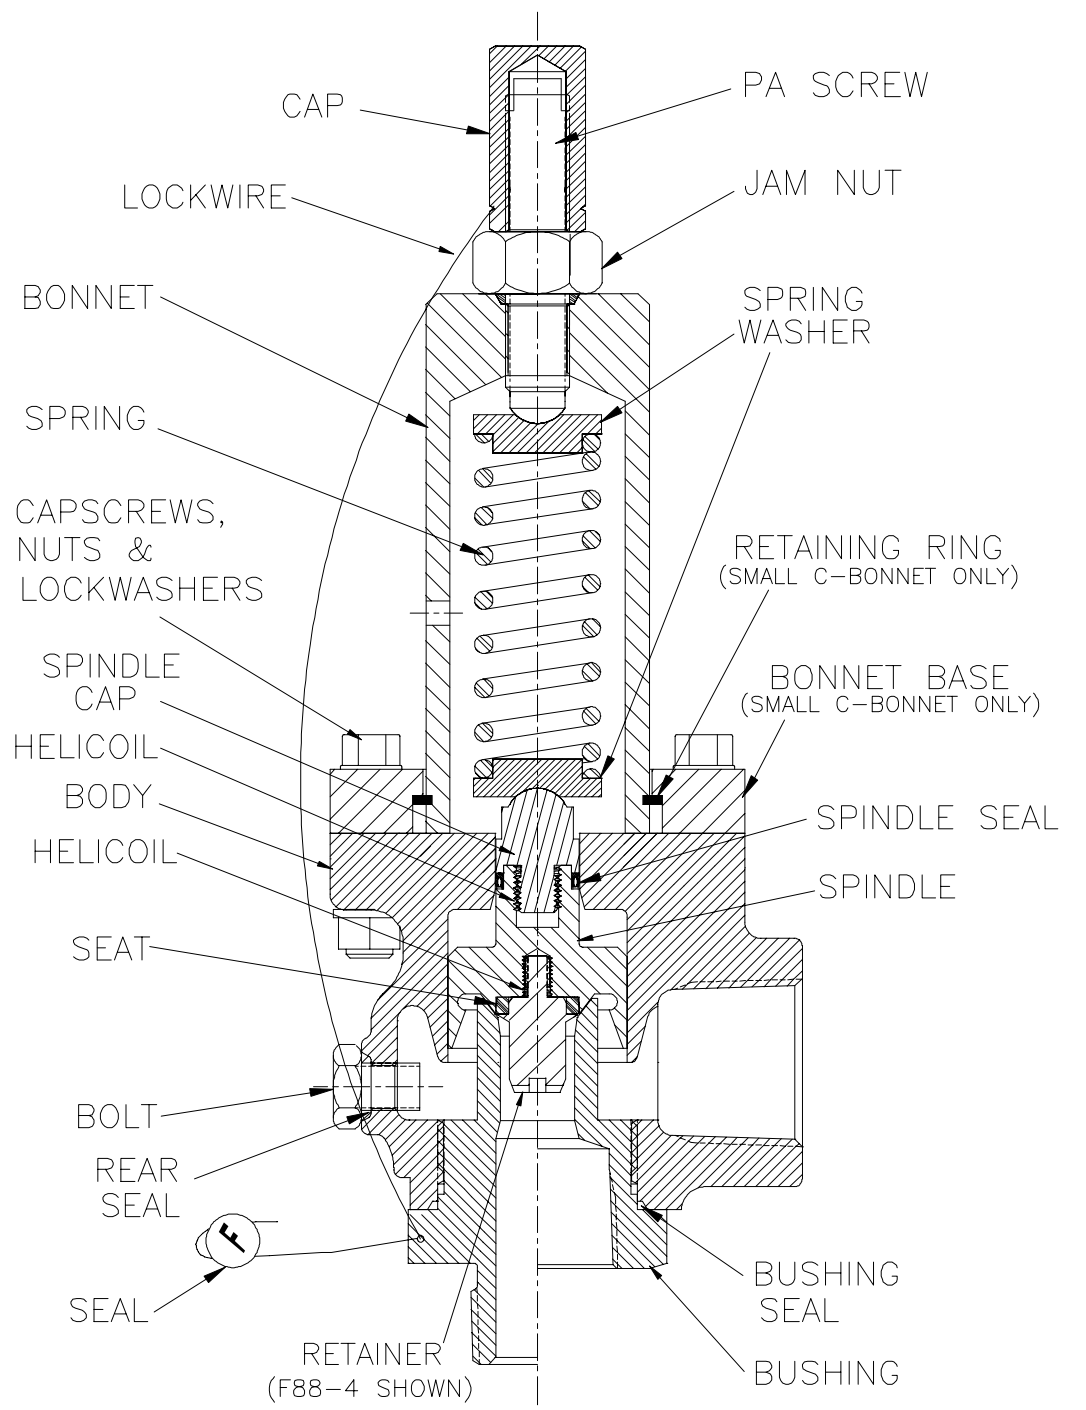

LIFT LEVER ASSEMBLY

F88-8 SEAT/RETAINER DETAIL

F88 ASSEMBLY

'LARGE' BODY SHOWN (50-720 psig)
 ONE-PIECE BONNET ON 'X-LARGE' BODY (721-4292 psig)